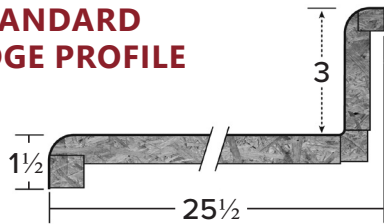

IN-STOCK POSTFORM COLOR LIST

STANDARD EDGE PROFILE

Specifications:

- Pre-Glued Left & Right End Caps
- 12' Pre-Glued Edging (2")
- Carton and Freight Additional
- Other sizes available special order
- Please call for pricing & lead times

Available Sizes:

- 12' Kitchen
- 12' Vanity 22 1/2"
- 12' Bar 27"
- 8' Bar 36"
- 12' Bar 36"

IN-STOCK STANDARD COLORS

Standard Edge

- 4886-38 Pearl Soapstone
- 4904-38 Desert Springs
- 4924-38 White Carrara
- 4929-38 Bordeaux Juparana
- 4932-38 Golden Juparana
- 4995-60 Forged Steel
- 5003-38 White Cascade
- 5009-60 Pebble Piazza
- 5037-38 Anzio Marble
- 5044-60 Beachwalk